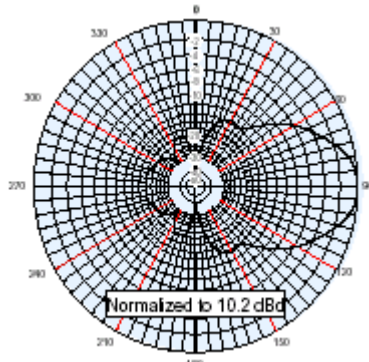

TS0448B10B