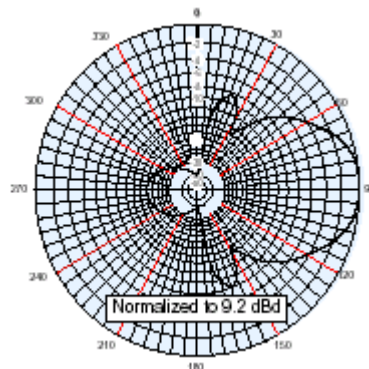

Yagi Directional Antennas

General Specifications

VSWR	<1.5:1
Maximum Power	500 watts - VHF 300 watts - all others
Impedance	50 Ohms
Termination	N Female Connector
Material	6061-T6 Heat Treated Aluminum, Black Anodized Finish
Wind Survival	150 MPH
Wind Survival	80 MPH – with 0.5" radial ice
Boom Diameter	7/8 inch
Mounting Brackets	Stainless Steel Brackets for up to 2 1/2 inch mast – Included

Vertical Field Patterns

TS0498B9

VSWR