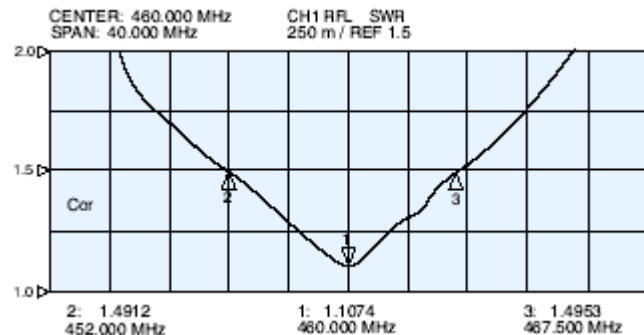

Yagi Directional Antennas

General Specifications

VSWR	<1.5:1
Maximum Power	500 watts - VHF 300 watts - all others
Impedance	50 Ohms
Termination	N Female Connector
Material	6061-T6 Heat Treated Aluminum, Black Anodized Finish
Wind Survival	150 MPH
Wind Survival	80 MPH – with 0.5" radial ice
Boom Diameter	7/8 inch
Mounting Brackets	Stainless Steel Brackets for up to 2 1/2 inch mast – Included

Vertical Field Patterns

VSWR

TS0448B10