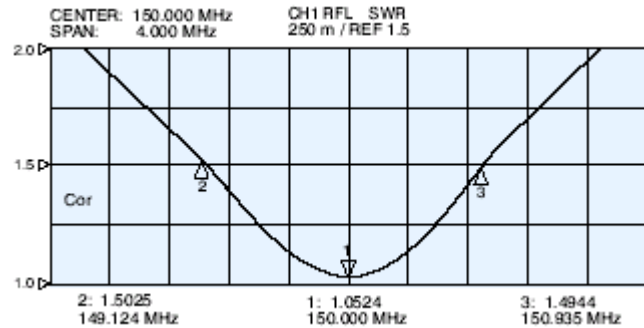

VSWR

TS0418B7