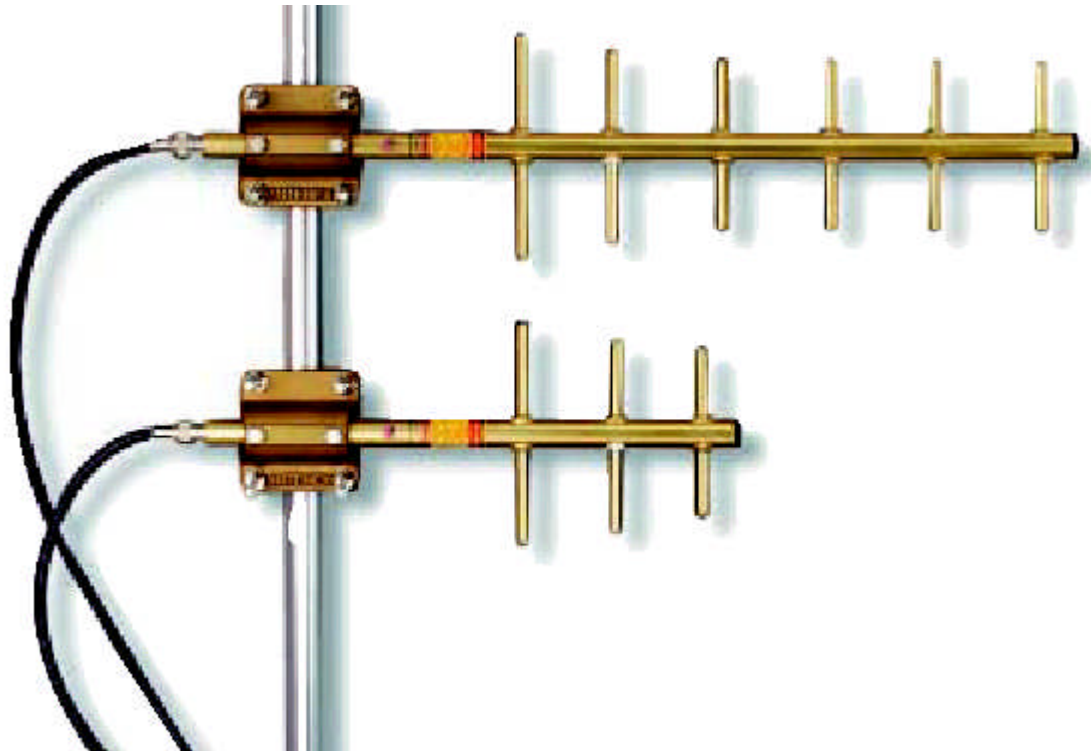

# Yagi Directional Antennas

**TS0498B9**

**TS0498B7**

Model#	Gain	Length (inches)	Elements	Front-Back Ratio	Frequency Ranges (MHz)
<b>VHF (132-174MHz)</b>					
TS0418B7-xxx/N	7 dBd	42	3	17 dB	136-150, 150-174 (tuneable, 4MHz bandwidth)
TS0418B9-xxx/N	9 dBd	72	5	20 dB	
<b>UHF (380-512MHz)</b>					
TS0448B7-xxx/N	7 dBd	21	3	17 dB	430-450, 450-470
TS0448B10-xxx/N	10 dBd	44	6	20 dB	406-430, 430-450, 450-470, 470-490
<b>900MHz (896-970MHz)</b>					
TS0498B7-933/N	6 dBd	17	3	15 dB	896-970
TS0498B9-933/N	9 dBd	28	6	16 dB	
("xxx" designates the center frequency in MHz)					

# Yagi Directional Antennas

## General Specifications

<b>VSWR</b>	<1.5:1
<b>Maximum Power</b>	500 watts - VHF 300 watts - all others
<b>Impedance</b>	50 Ohms
<b>Termination</b>	N Female Connector
<b>Material</b>	6061-T6 Heat Treated Aluminum, Black Anodized Finish
<b>Wind Survival</b>	150 MPH
<b>Wind Survival</b>	80 MPH – with 0.5" radial ice
<b>Boom Diameter</b>	7/8 inch
<b>Mounting Brackets</b>	Stainless Steel Brackets for up to 2 1/2 inch mast – Included

## Vertical Field Patterns

TS0418B7

TS0448B10B

TS0498B9