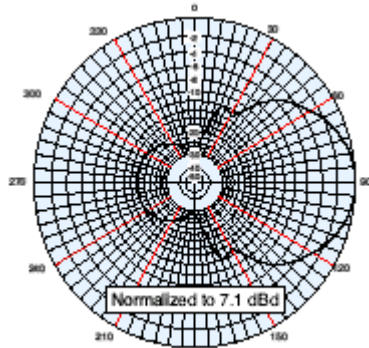

Yagi Directional Antennas

General Specifications

VSWR	<1.5:1
Maximum Power	500 watts - VHF 300 watts - all others
Impedance	50 Ohms
Termination	N Female Connector
Material	6061-T6 Heat Treated Aluminum, Black Anodized Finish
Wind Survival	150 MPH
Wind Survival	80 MPH – with 0.5" radial ice
Boom Diameter	7/8 inch
Mounting Brackets	Stainless Steel Brackets for up to 2 1/2 inch mast – Included

Vertical Field Patterns

TS0418B7