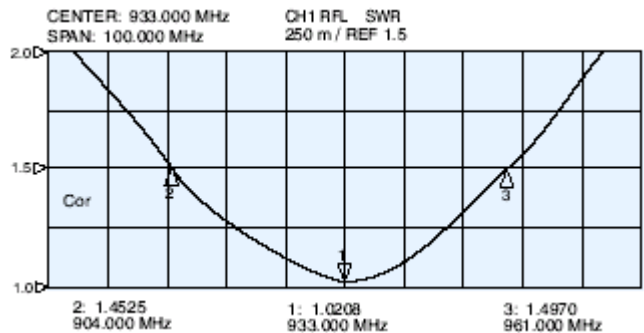

Yagi Directional Antennas

General Specifications

VSWR	<1.5:1
Maximum Power	500 watts - VHF 300 watts - all others
Impedance	50 Ohms
Termination	N Female Connector
Material	6061-T6 Heat Treated Aluminum, Black Anodized Finish
Wind Survival	150 MPH
Wind Survival	80 MPH – with 0.5" radial ice
Boom Diameter	7/8 inch
Mounting Brackets	Stainless Steel Brackets for up to 2 1/2 inch mast – Included

Vertical Field Patterns

VSWR

TS0498B9